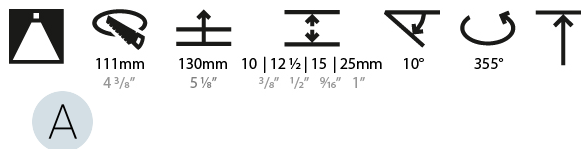

PHYSICAL

Shape: Round
Diameter (mm): 107
Diameter (in): 4 3/16
Height (mm): 112
Height (in): 4 7/16
Ceiling Thickness (mm): 10 / 12.5 / 15 / 25
Ceiling Thickness (in): 3/8 or 1/2 or 9/16 or 1
Min. Recessing Depth (mm): 130
Min. Recessing Depth (in): 5 1/8
Light Distribution: Adjustable / Downlight
Weight (kg): 0.609
Weight (lbs): 1.34
Fixture Finish: SSR / BKV / CWI / CRY / HAB / LAG / UFT / ITA / RUA / RUR / MIC / FTG / MYG / TWT / LOD / PUS / FRO / FUP / KIA / POP / BLS / SPG / MEY / GOH / GUM / CHC / COM / ABZ / JAG / OBR / MOS / ROR
Fixture Material: Aluminum Die Cast
Cut-out Measurements: Ø 111mm / 4 3/8"
Upon Request: Unique Ceiling Thickness

ELECTRICAL

Lamp Type: LED (Zhaga Standard)
Input Wattage (W): 16.5
Total Output Wattage (W): 14.7
Dimming: Dali Dimming
Driver Included: No
Driver Location: Recessed Housing
Driver Type: Constant Current - 120Vac
Driver Class: Class 2
Housing: See Components
Input Voltage (V): 120
Constant Current (MA): 350

LED

Number of LEDs: 1
Max. Delivered Lumen (lm): 770
Nominal Lumen (lm): 1140
CRI: >90 CRI
Lamp Life (hrs): 50000
Upon Request: RGB-W Tunable White Special Color Temperature Special LED

OPTICAL

Reflector: 20 / 40 / 60
Adjustability: Rotational 355°; Tilt 10°
Upon Request: Special Beam Angles

RATINGS AND CERTIFICATIONS

Certified By: Certified for North American Standards
IP rating: IP20