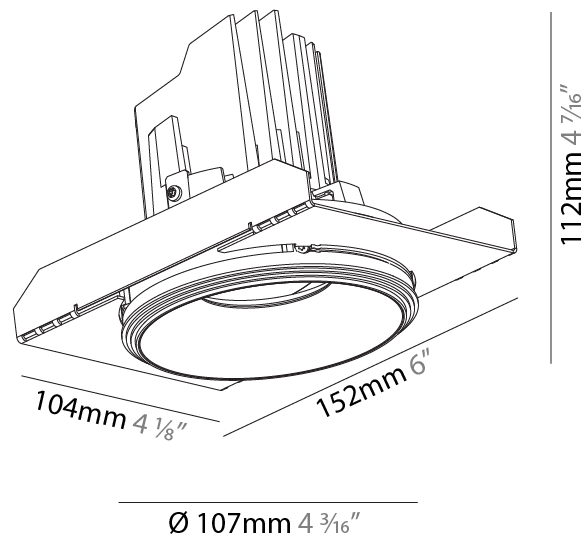

PHYSICAL

Shape: Round
Diameter (mm): 107
Diameter (in): 4 3/16
Height (mm): 112
Height (in): 4 7/16
Ceiling Thickness (mm): 10 / 12.5 / 15 / 25
Ceiling Thickness (in): 3/8 or 1/2 or 9/16 or 1
Min. Recessing Depth (mm): 130
Min. Recessing Depth (in): 5 1/8
Light Distribution: Adjustable / Downlight
Weight (kg): 0.609
Weight (lbs): 1.34
Fixture Finish: SSR / BKV / CWI / CRY / HAB / LAG / UFT / ITA / RUA / RUR / MIC / FTG / MYG / TWT / LOD / PUS / FRO / FUP / KIA / POP / BLS / SPG / MEY / GOH / GUM / CHC / COM / ABZ / JAG / OBR / MOS / ROR
Fixture Material: Aluminum Die Cast
Cut-out Measurements: Ø 111mm / 4 3/8"
Upon Request: Unique Ceiling Thickness

ELECTRICAL

Lamp Type: LED (Zhaga Standard)
Input Wattage (W): 16.5
Total Output Wattage (W): 14.7
Dimming: Dali Dimming
Driver Included: No
Driver Location: Recessed Housing
Driver Type: Constant Current - 120Vac
Driver Class: Class 2
Housing: See Components
Input Voltage (V): 120
Constant Current (MA): 350

LED

Number of LEDs: 1
Max. Delivered Lumen (lm): 770
Nominal Lumen (lm): 1140
CRI: >90 CRI
Lamp Life (hrs): 50000
Upon Request: RGB-W Tunable White Special Color Temperature Special LED

OPTICAL

Reflector: 20 / 40 / 60
Adjustability: Rotational 355°; Tilt 10°
Upon Request: Special Beam Angles

RATINGS AND CERTIFICATIONS

Certified By: Certified for North American Standards
IP rating: IP20