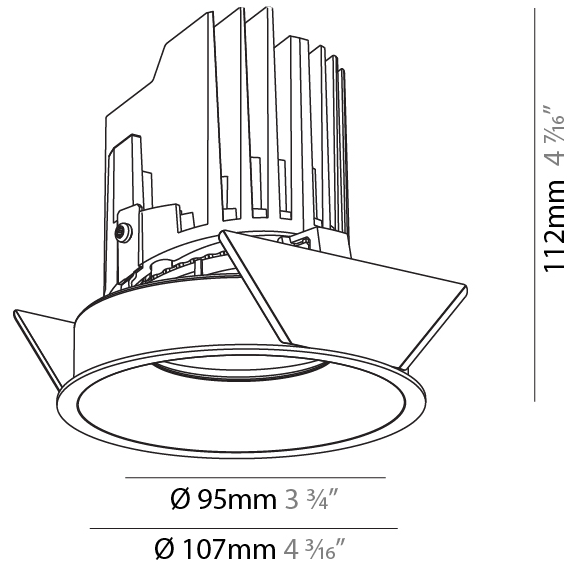

RATINGS AND CERTIFICATIONS

Certified By: Certified for North American Standards
IP rating: IP20